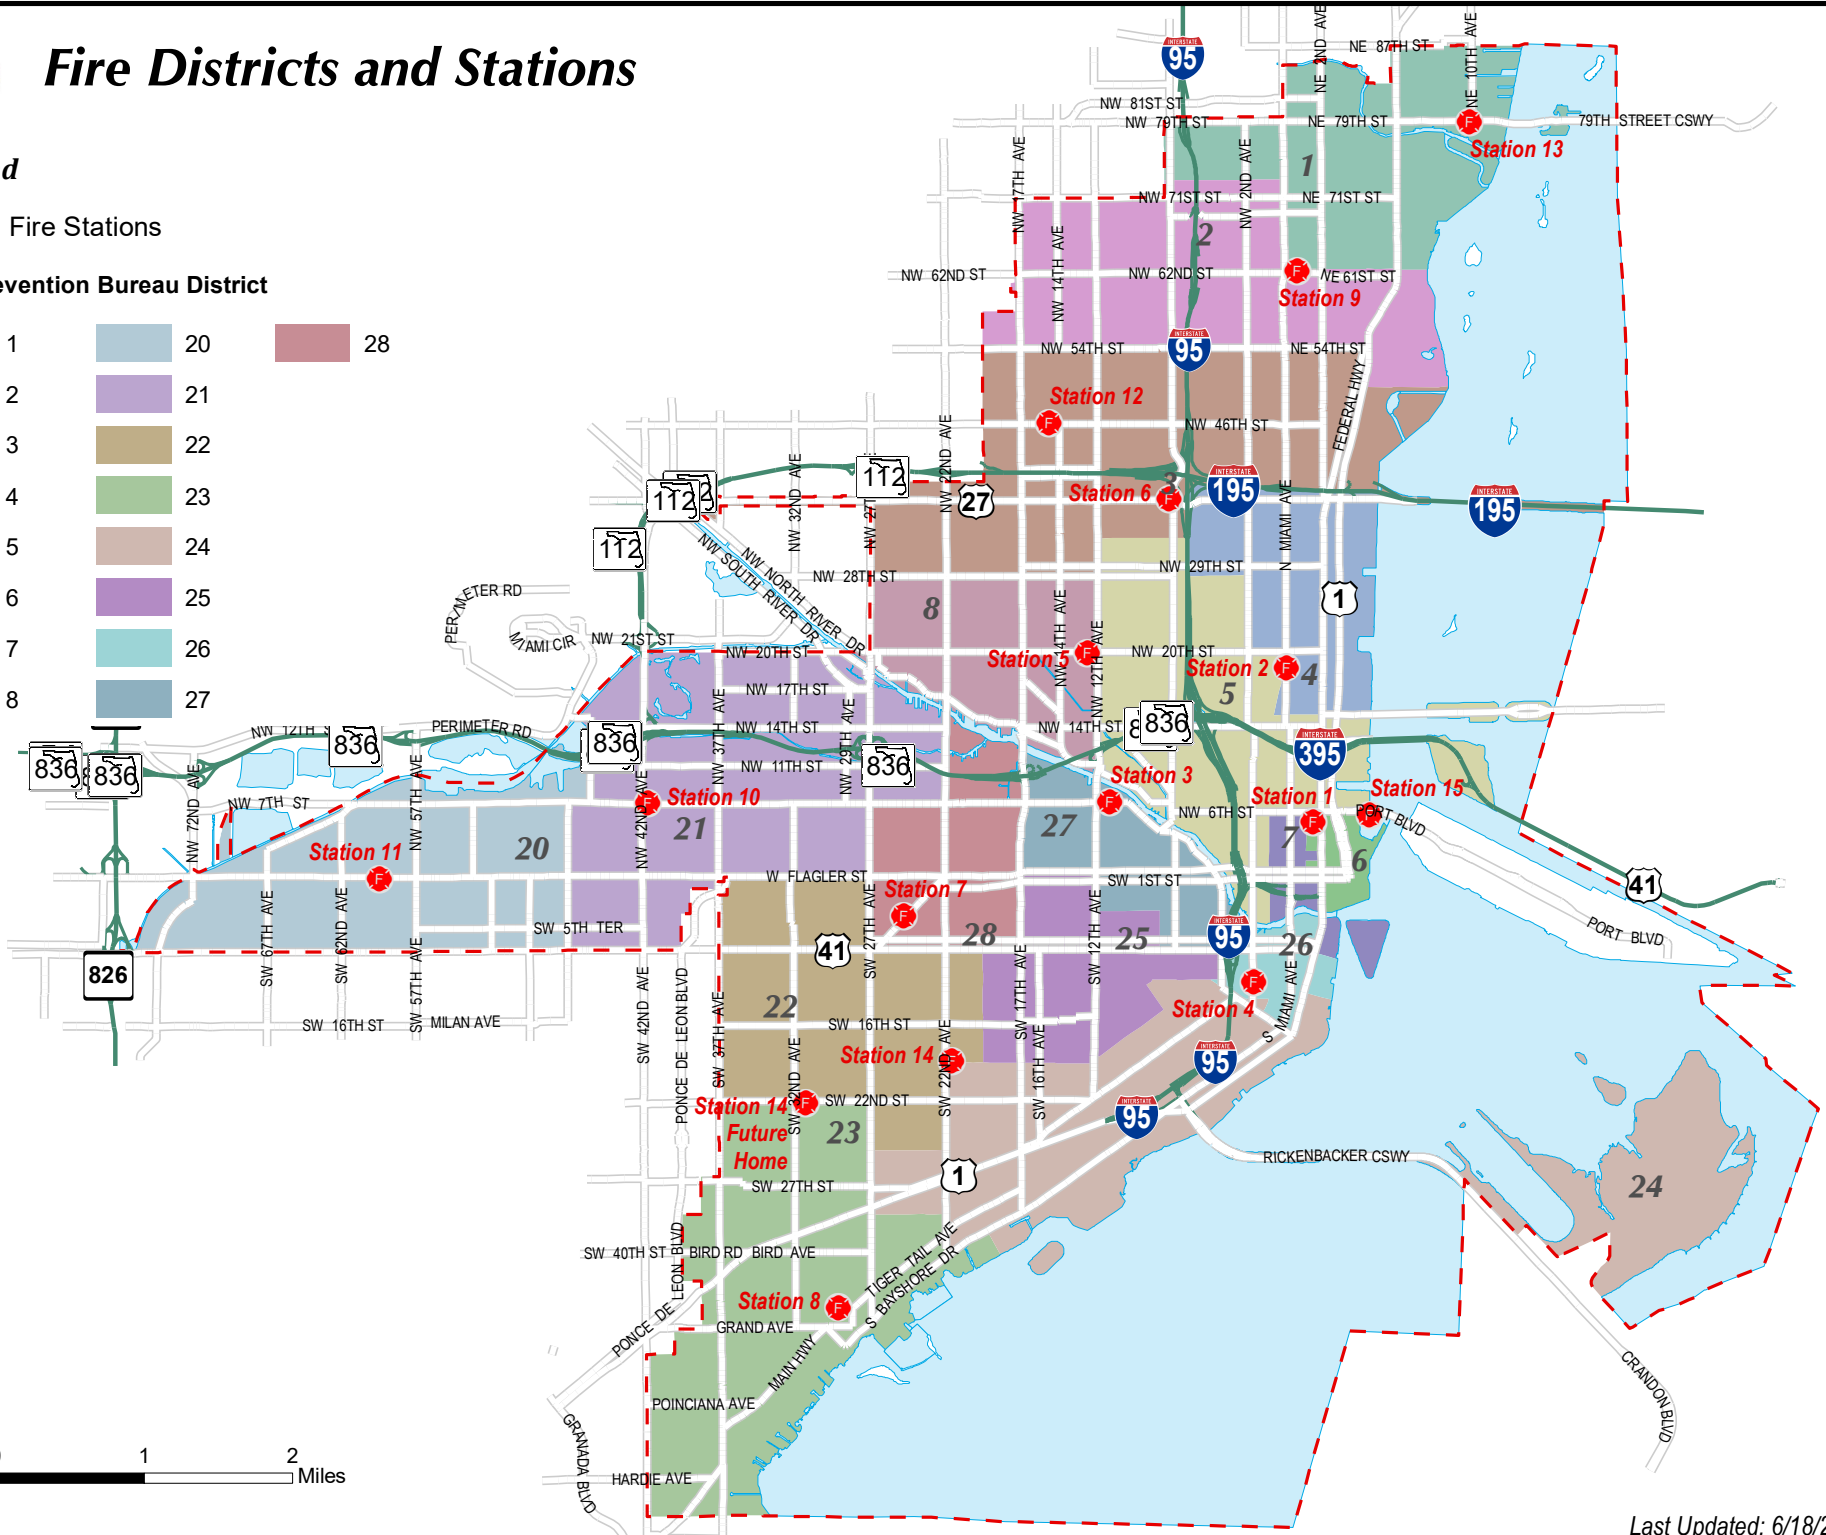

Fire Districts and Stations

Legend

Fire Stations

Fire Prevention Bureau District

	1		20		28
	2		21		
	3		22		
	4		23		
	5		24		
	6		25		
	7		26		
	8		27		

0 1 2 Miles

Last Updated: 6/18/2018