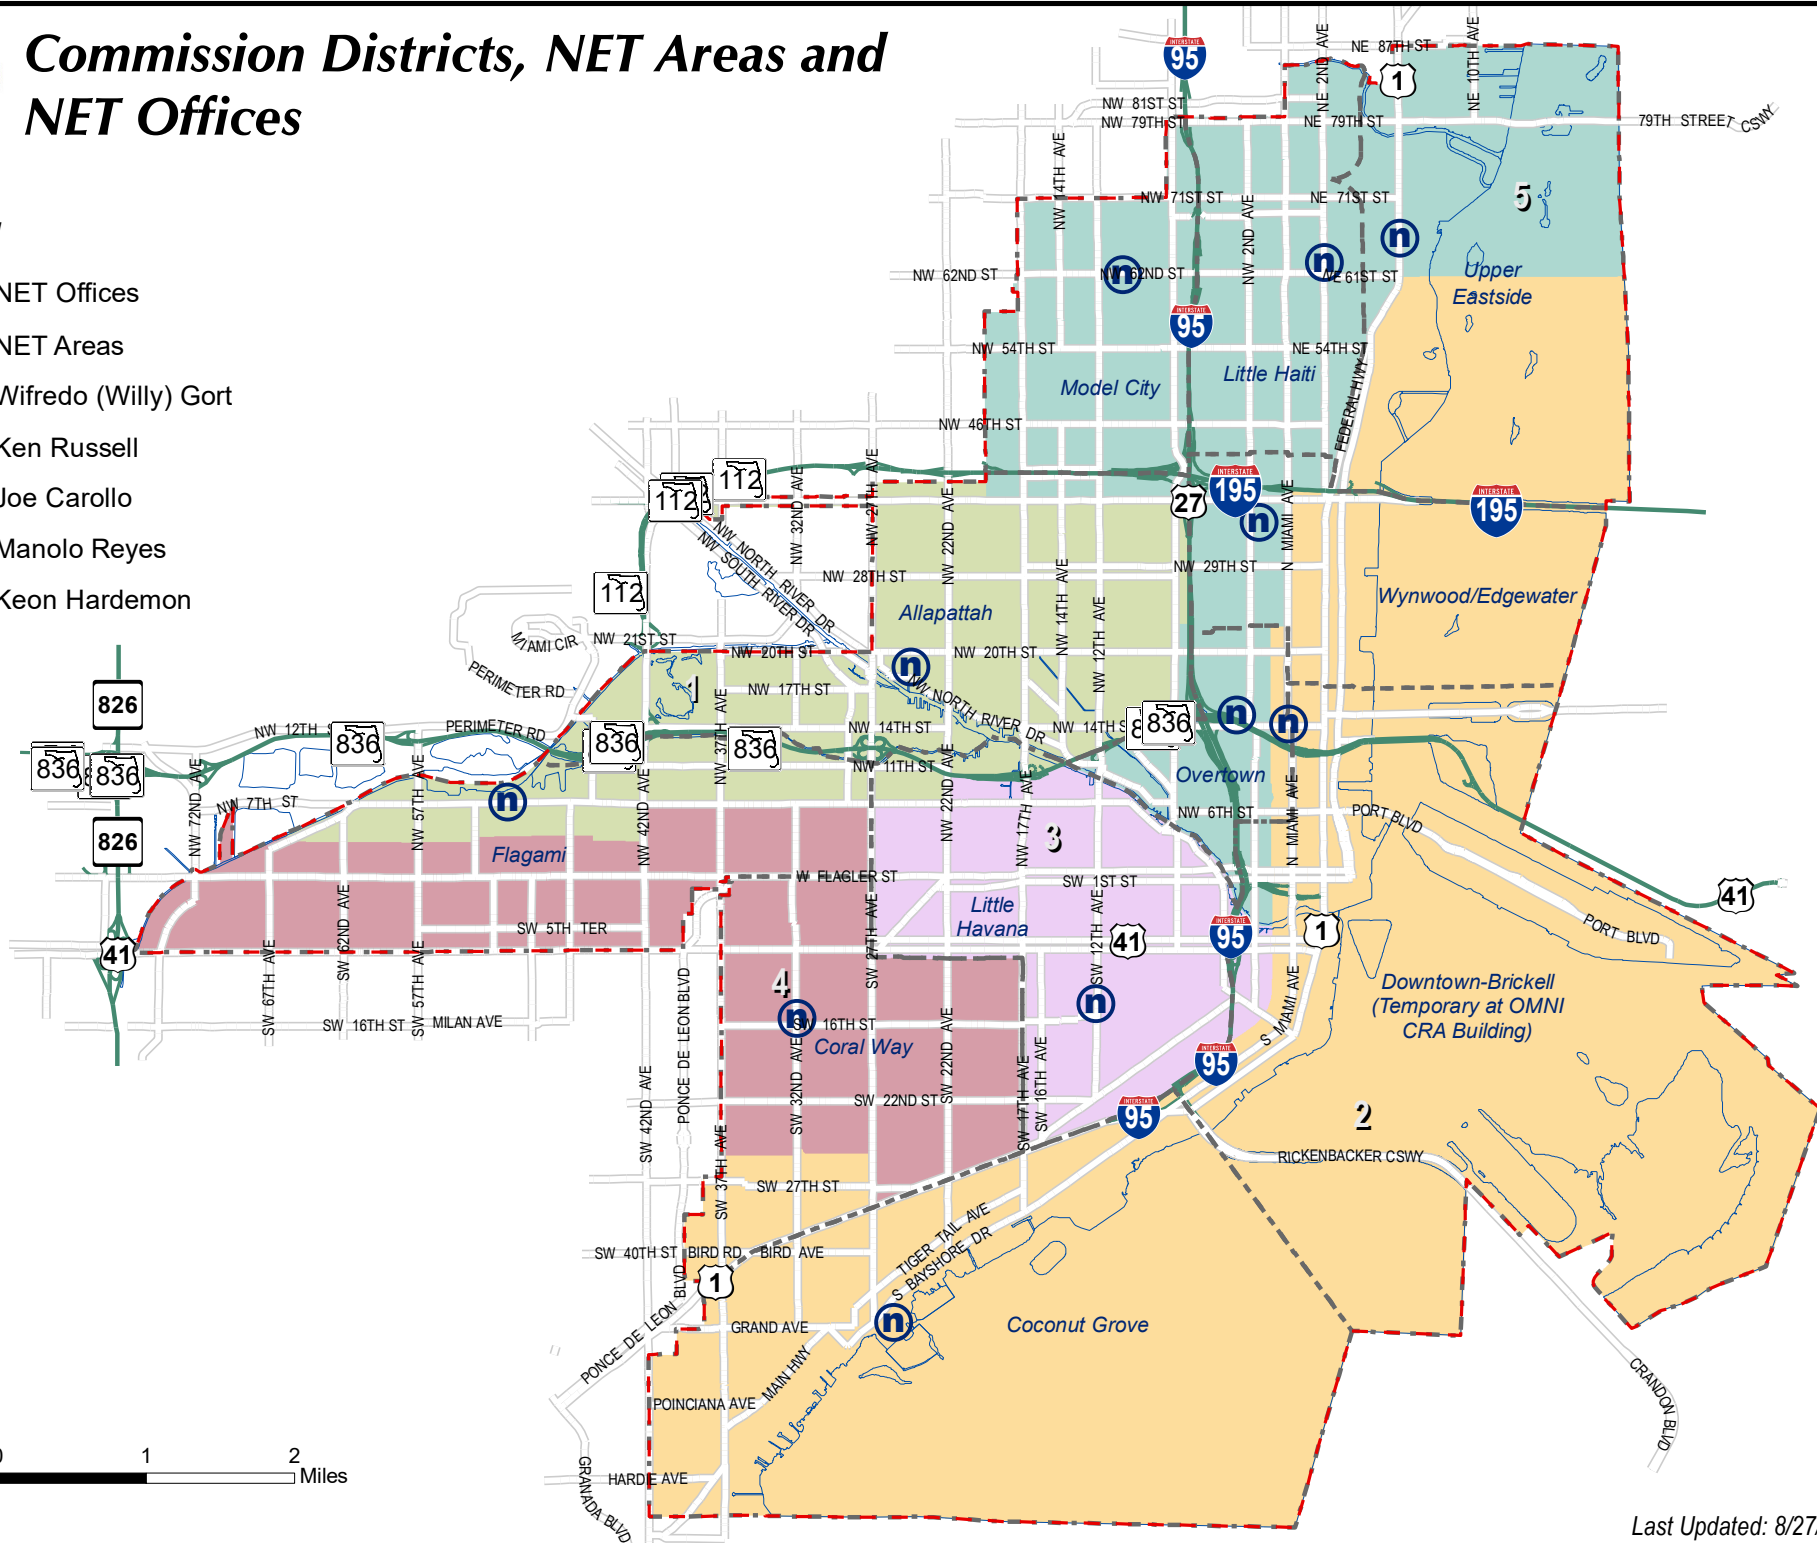

Commission Districts, NET Areas and NET Offices

Legend

-  NET Offices
-  NET Areas
-  Wifredo (Willy) Gort
-  Ken Russell
-  Joe Carollo
-  Manolo Reyes
-  Keon Hardemon

Last Updated: 8/27/2018